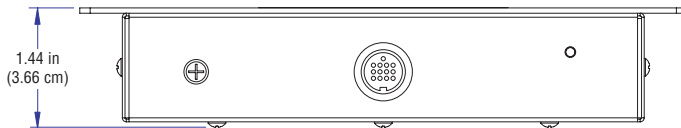

Crestron CEN-IDOC Interface for Apple iPod®

SPECIFICATIONS for CEN-IDOC-DS (included with CEN-IDOC)

Enclosure

High impact injection-molded plastic with weighted metal bottom plate; accepts standard Apple dock adapters (not included); includes 8 ft (2.44 m) 30-pin cable

Dimensions

Height: 1.68 in (4.26 cm)

Width: 3.96 in (10.05 cm)

Depth: 3.70 in (9.40 cm)

INTERNATIONAL VERSION (230 VAC)

CENI-IDOC

All the features and specifications of the CEN-IDOC except:

Power Requirements

CENI-IDOC: 1.5 Amps @ 12 Volts DC

PWI-1215 Power Supply (included): 230 Volts AC, 50 Hz

CEN-IDOC – Rear View