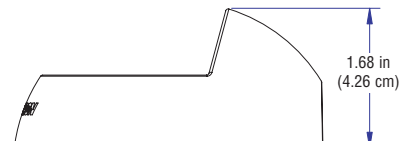

CEN-IDOC-DS – Right Side View

INCLUDED ACCESSORIES

CEN-IDOC-DS

Docking Station for CEN-IDOC

PW(I)-1215

12 Volt Power Pack