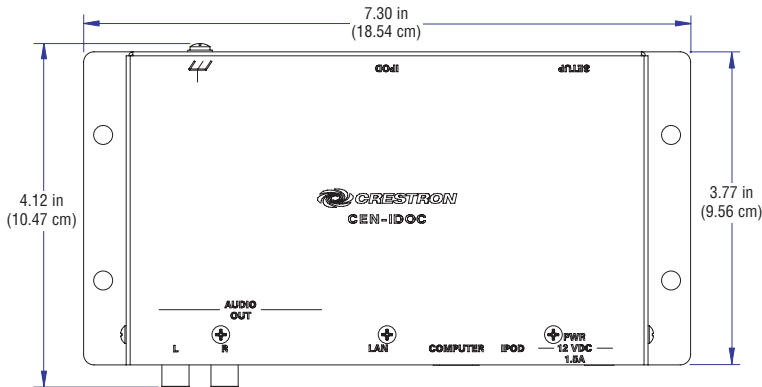

CEN-IDOC – Top View