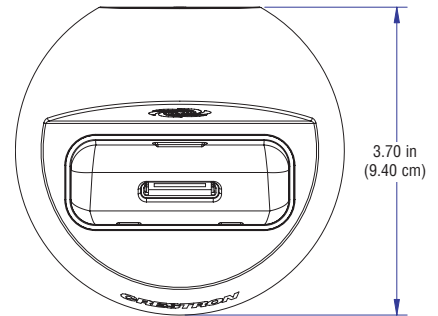

CEN-IDOC-DS – Top View