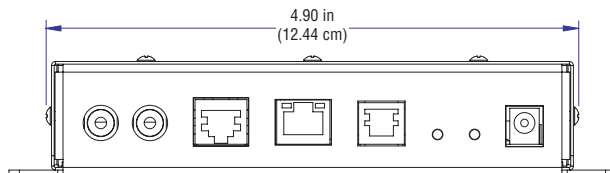

CEN-IDOC – Front View