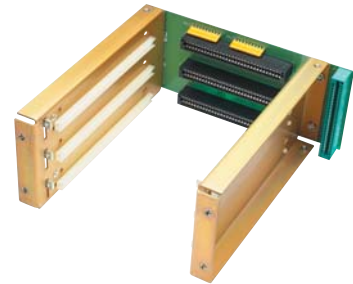

EXPANSION CARD CAGE

CAGE2 3-Slot Y-Bus Expansion Cage for AV2 Control System

The CAGE2 is a field-installable accessory that adds (3) Y-Bus expansion slots to the AV2 control system. The CAGE2 enables installation of up to three Y-Bus control cards to expand the number and types of control ports in the AV2 chassis.

SPECIFICATIONS

Connectors

Expansion Slots: (3) 62-pin connectors
(3) Y-Bus expansion slots
Accept all Y-Bus control cards

AV2: (1) 50-pin connector
For connection to the AV2 processor board

Dimensions

Height: 3.0 in (7.62cm)
Width: 6.60 in (16.77cm)
Depth: 7.12 in (18.08cm)

Weight

0.73 lb (0.36 kg)

faircom media GmbH • Biggestr.43 • D-57462 Olpe
Tel.: +49 (0) 2761 8396 0 • Fax: +49 (0) 2761 8396 70
info@faircom-media.de • www.faircom-media.de